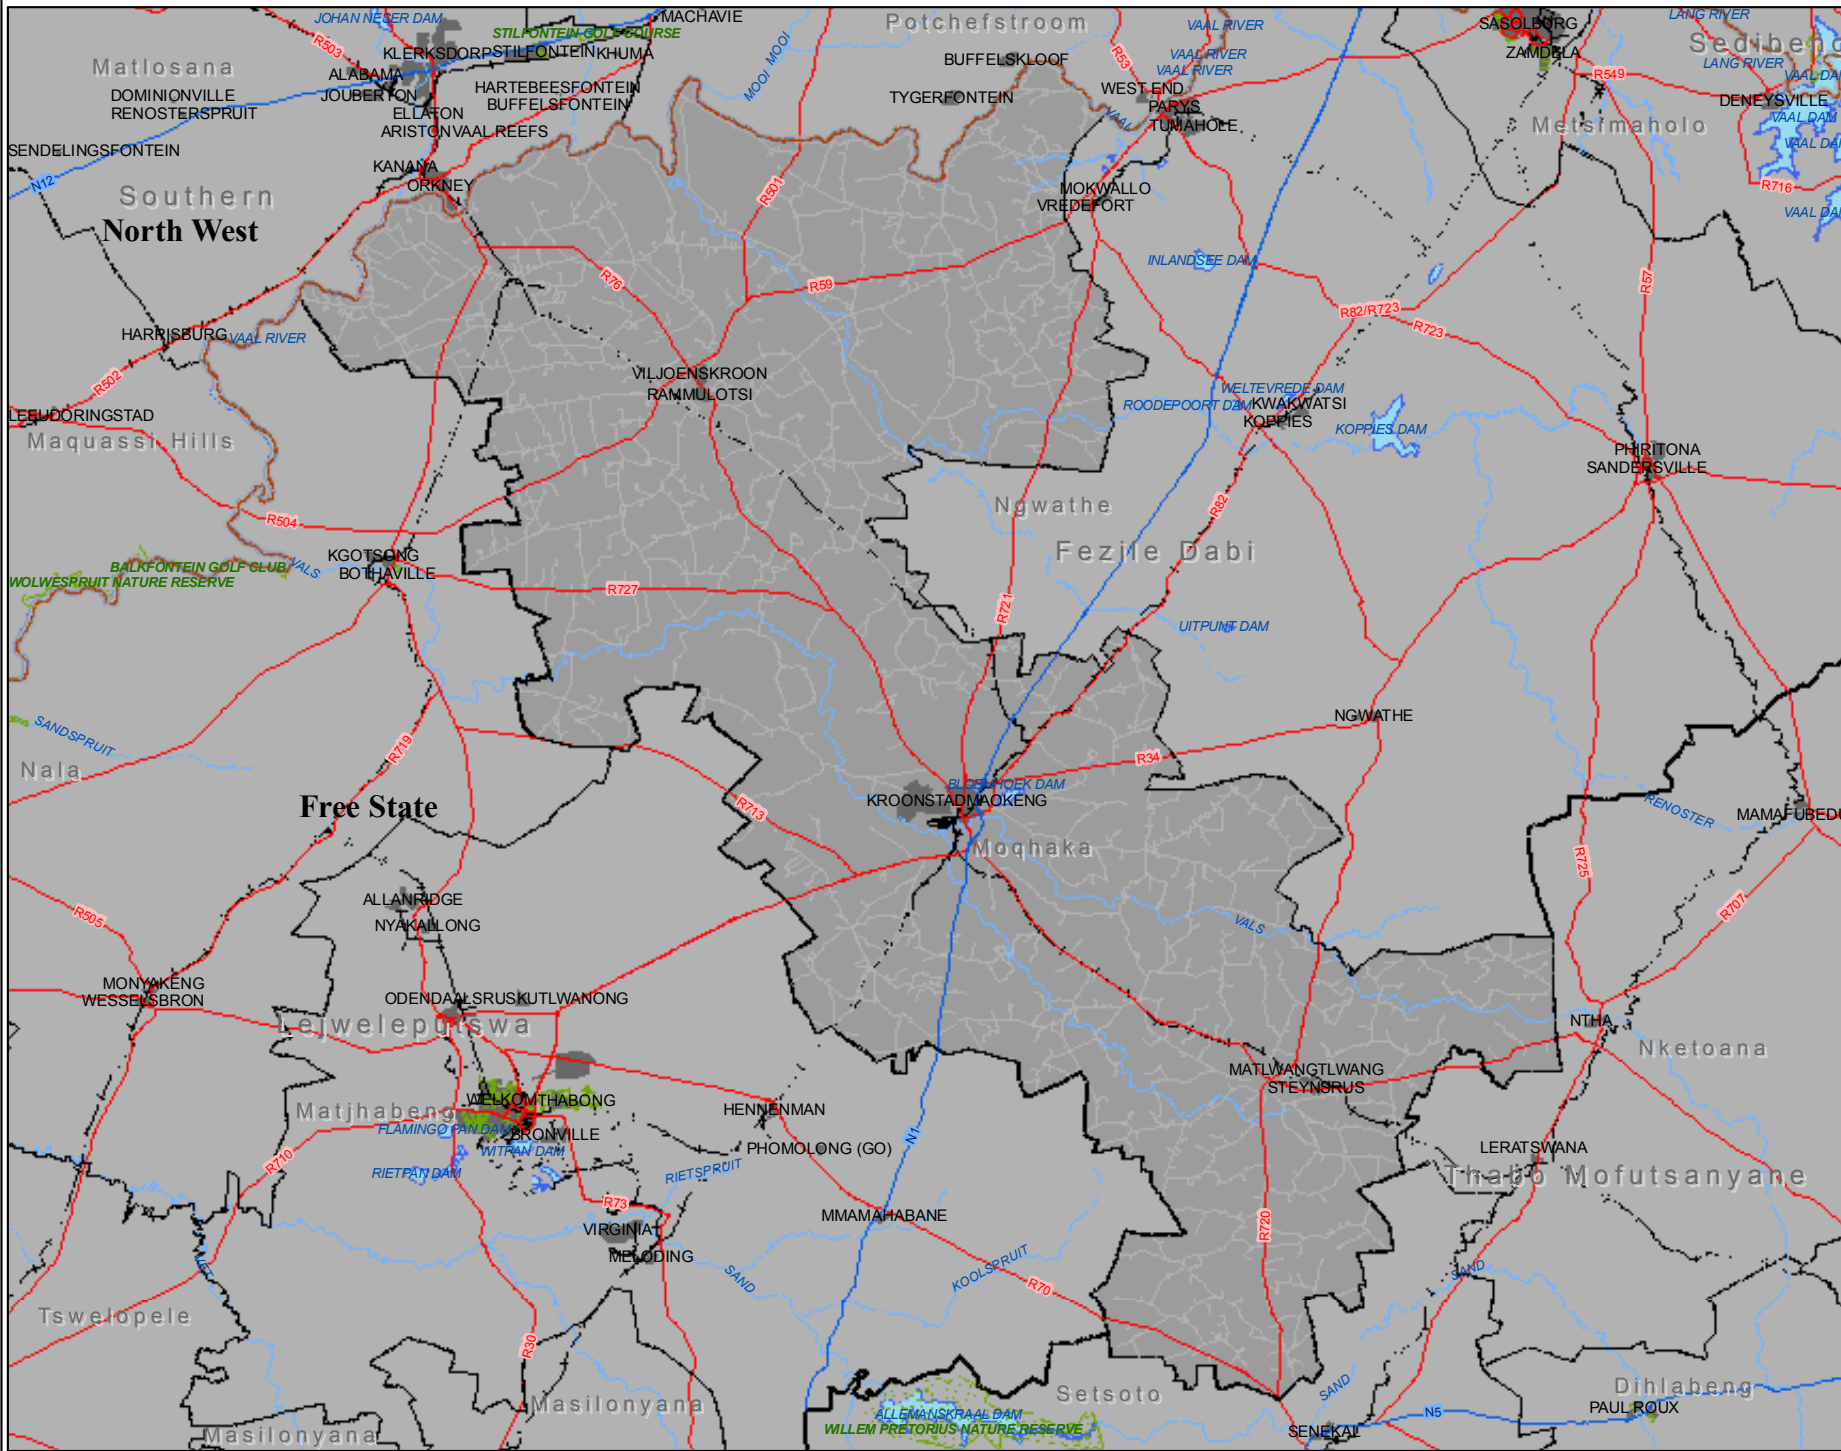

Moqhaka Municipality - Basemap

0 5 10 20 km
1:900,000

Legend

- Provinces
- Local Municipal Boundaries
- National Route
- Main Route
- Secondary Route
- Rail
- Parks
- Waterbodies
- Rivers
- Settlements
- District/Municipal Boundaries

Map Created by:
National Disaster Management Centre
(+27) 12 334 0444 (t)
(+27) 12 334 0810 (f)
www.ndmc.gov.za

Data Supplied by:
Boundaries - MDB (08)
Cities & Towns - S&M (08)
Roads - BCX (08)
Parks - Dept Agriculture
Rivers & Waterbodies - BCX (08)

the dplg
Department
Provincial and Local Government
REPUBLIC OF SOUTH AFRICA

NDMC_Maps\LM Maps\Basemap\
Moqhaka_A4_LS